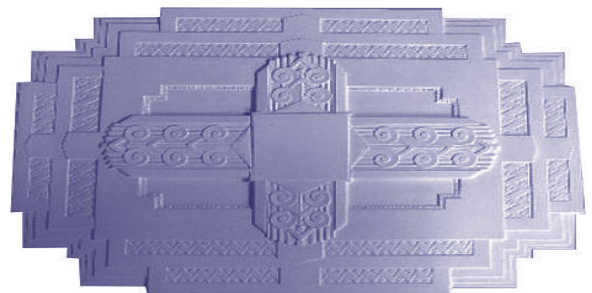

# BC Series Roses & Panels

BCR10

1540 x 795 mm

BCR11

Currently unavailable  
New mould required.

BCR20

2096 x 980 mm

1335 x 985 mm

BCR15

1085 x 1085 mm

BCR41

618 x 618 mm

BCR74

Currently unavailable  
New mould required.

930 x 930 mm

BCR30